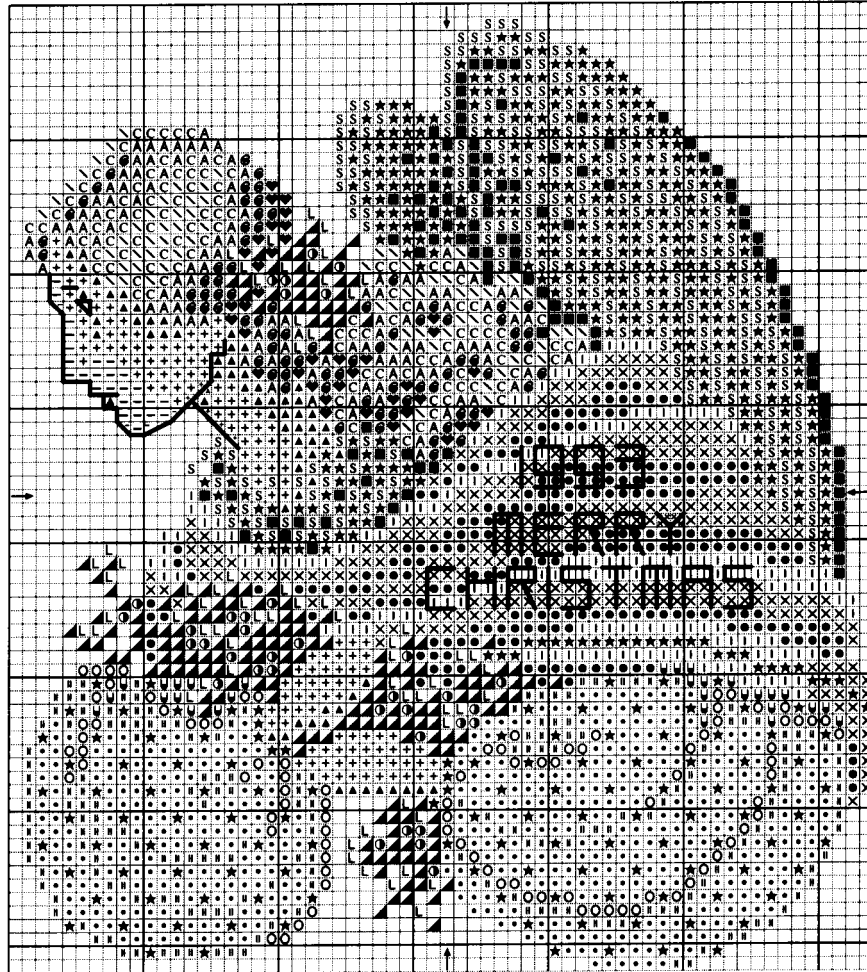

# "Christmas Angel" 1993

Dear Stitcher,

This little angel is my gift to you. I want to thank you for your loyalty to my designs. May her love fill your heart.

God bless you,  
from *Marilyn*

"Christmas Angel" 1993

by Marilyn Leavitt-Imblum

Design size is 4" x 4½" done on

32 ct. white linen (2 over 2).

Stitch Count is 63 x 71.

May not be sold or kitted.

D.M.C.

B.S. 356	♥ 680	x 815	• 3753
B.S. 938	⊙ 729	l 816	282Z
▲ 500	∖ 746	u 931	S + 746
L 501	+ 754	O 932	★ 284Z
A 676	▲ 758	- 948	284Z
C 677	● 814	# 3752	■ + 433
			○ red bead

Backstitch

- face in 356
- lettering in 284Z
- eyes in 938

**Lavender & Lace**

P.O. Box 417

Kennebunk, Maine 04043